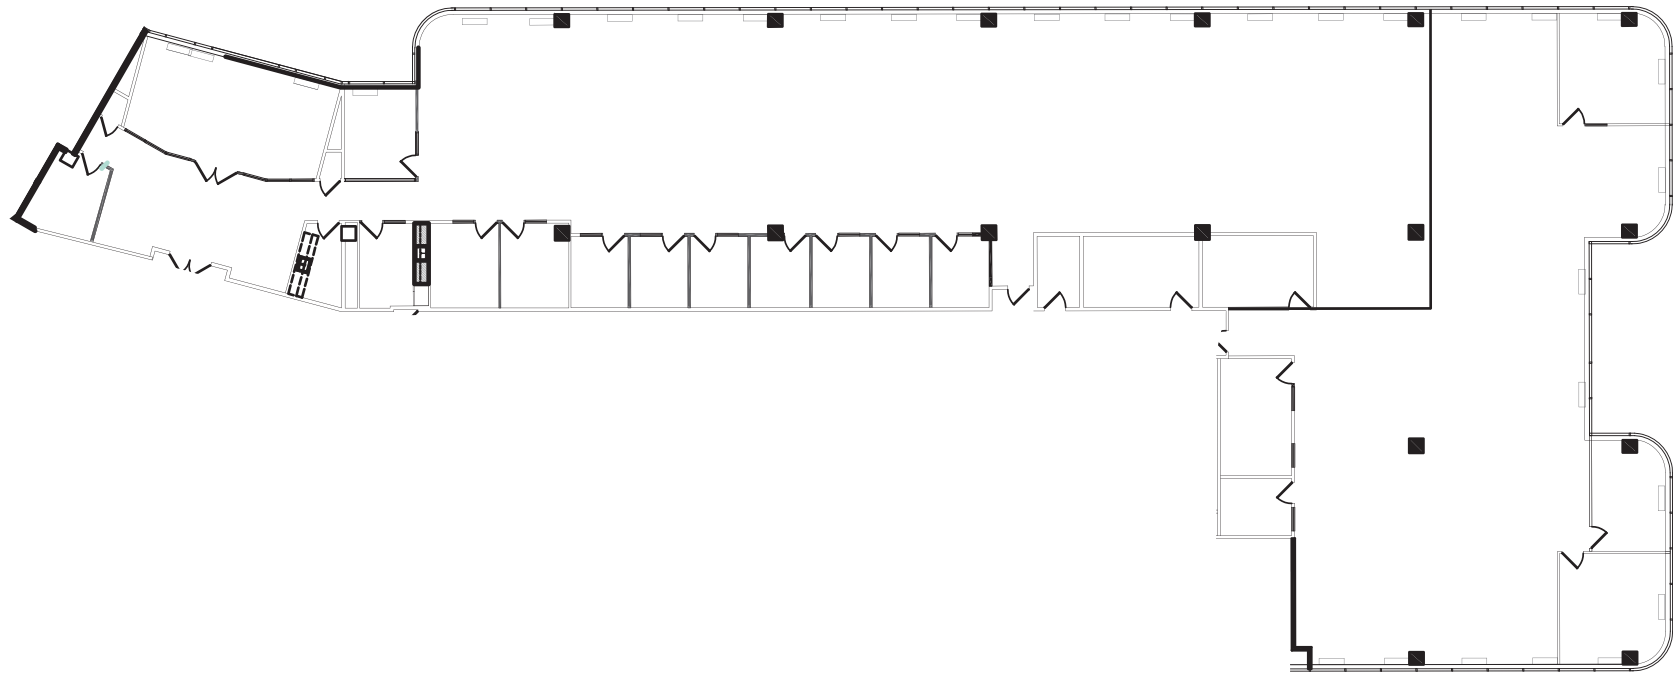

3 Burlington / Floor 2 / 3,222 RSF

ONE AND THREE
Burlington Woods

Leasing agent:

Owner:

Architect:

3 Burlington / Floor 3 / 14,225 RSF

(Available 11/1/18)

ONE AND THREE
Burlington Woods